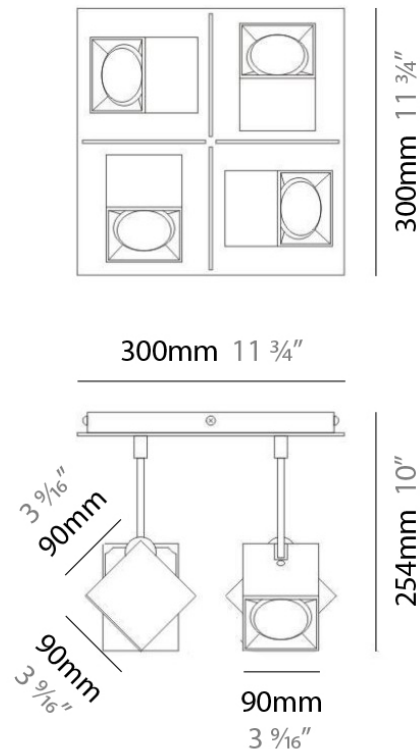

DAU SURFACE

D92020

PROJECT	
TYPE	
NOTES	
QUANTITY	
DATE	

GENERAL

Series: Dau
Brand: Milan
Division: Design
Mounting Type: Surface
Mounting Location: Ceiling
Subcategory: Pendant

PHYSICAL

Shape: Square
Length (mm): 300
Length (in): 11 3/4
Width (mm): 300
Width (in): 11 3/4
Height (mm): 254
Height (in): 10
Weight (kg): 3.27
Weight (lbs): 7.2
Fixture Material: Aluminum

ELECTRICAL

Number of Lamps: 4
Lamp Type: LED Retrofit
Lamp Shape: MR16
Bulb Included: Bulb Not Included
Total Output Wattage (W): 20
Max. Wattage Per Lamp (W): 5
Lamp Base: GU10
Input Voltage (V): 120

LED

Delivered Lumen Range: 1000 - 1999 lm

OPTICAL

RATINGS AND CERTIFICATIONS

Certified By: CSA Certified to UL and CSA Standards
IP rating: IP20