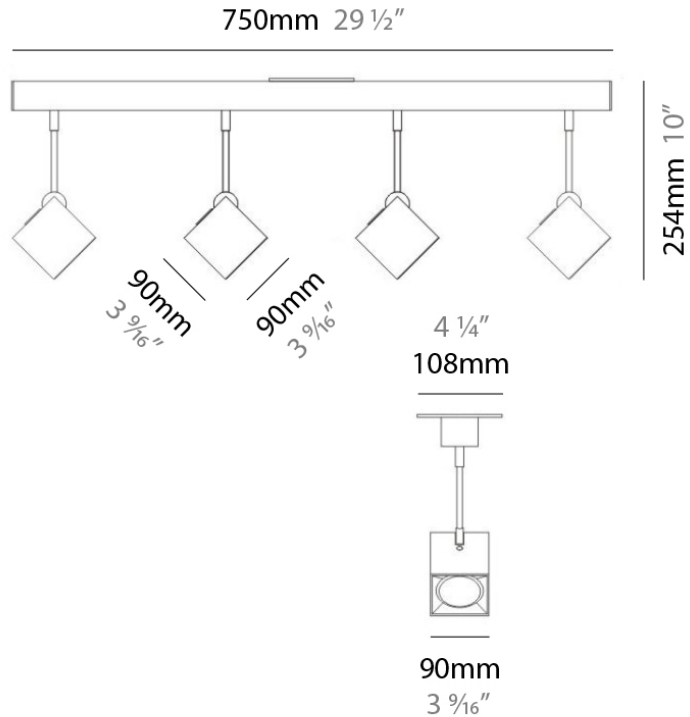

PROJECT	_____
TYPE	_____
NOTES	_____
QUANTITY	_____
DATE	_____

DAU SURFACE

D92018

GENERAL

Series: Dau
Brand: Milan
Division: Design
Mounting Type: Surface
Mounting Location: Ceiling
Subcategory: Pendant

PHYSICAL

Shape: Abstract
Length (mm): 750
Length (in): 29 1/2
Width (mm): 110
Width (in): 4 5/16
Height (mm): 254
Height (in): 10
Weight (kg): 2.04
Weight (lbs): 4.5
Fixture Material: Aluminum

ELECTRICAL

Number of Lamps: 4
Lamp Type: LED Retrofit
Lamp Shape: MR16
Bulb Included: Bulb Not Included
Total Output Wattage (W): 20
Max. Wattage Per Lamp (W): 5
Lamp Base: GU10
Input Voltage (V): 120

LED

Delivered Lumen Range: 1000 - 1999 lm

OPTICAL

RATINGS AND CERTIFICATIONS

Certified By: CSA Certified to UL and CSA Standards
IP rating: IP20